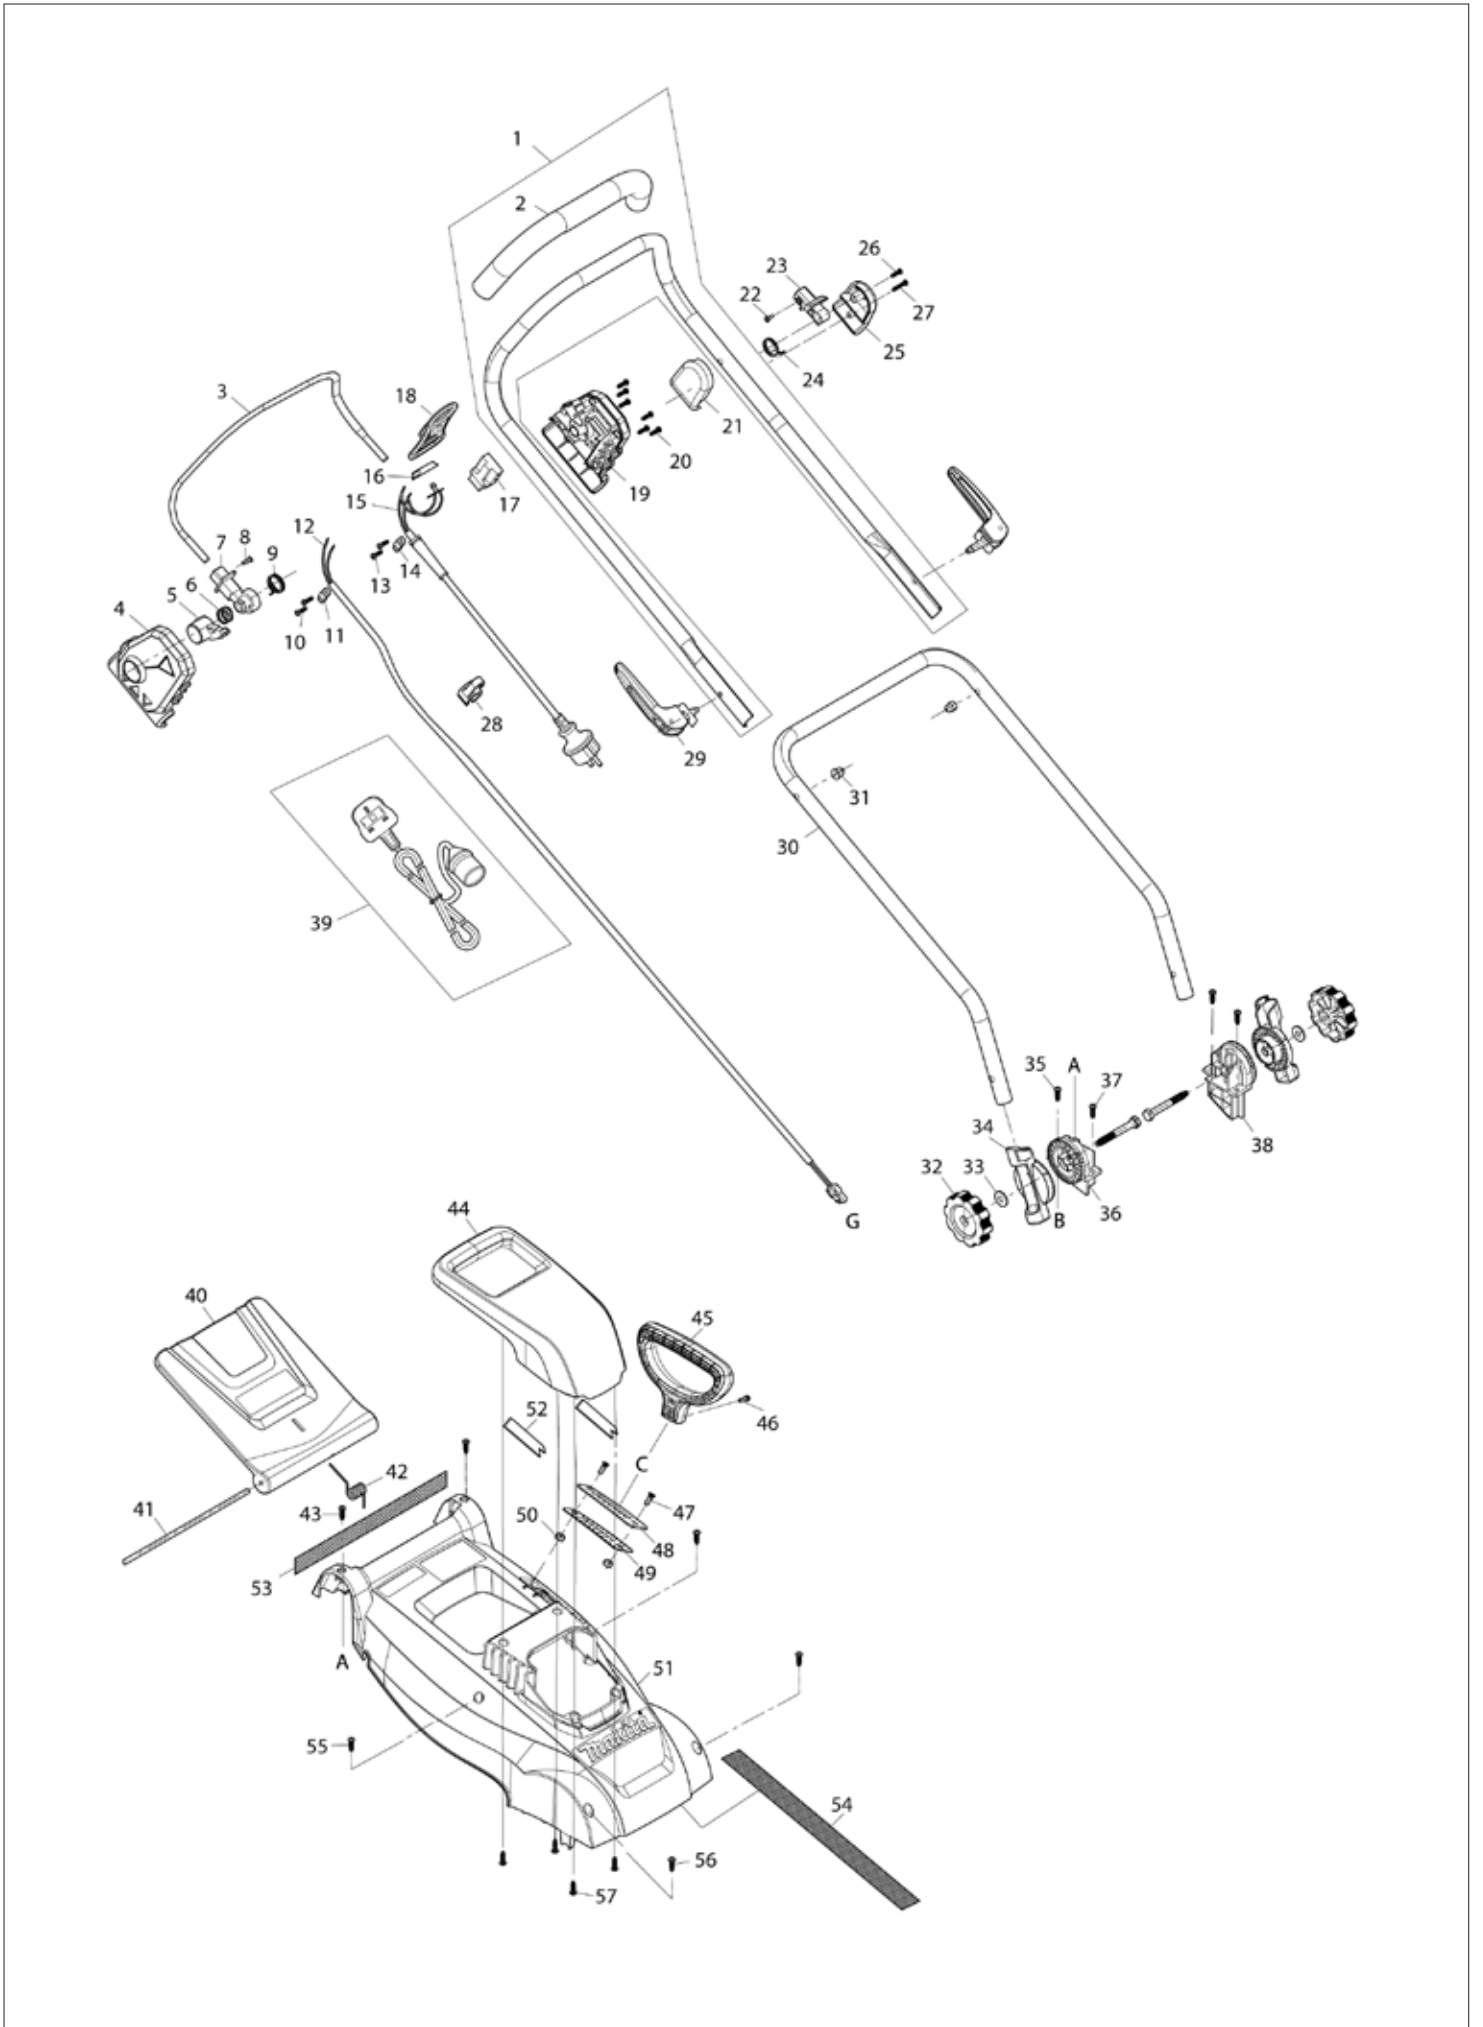

(VN) ELM4120 / 410MM ELECTRIC LAWN MOWER

(VN) ELM4120 / 410MM ELECTRIC LAWN MOWER

(VN) ELM4120 / 410MM ELECTRIC LAWN MOWER