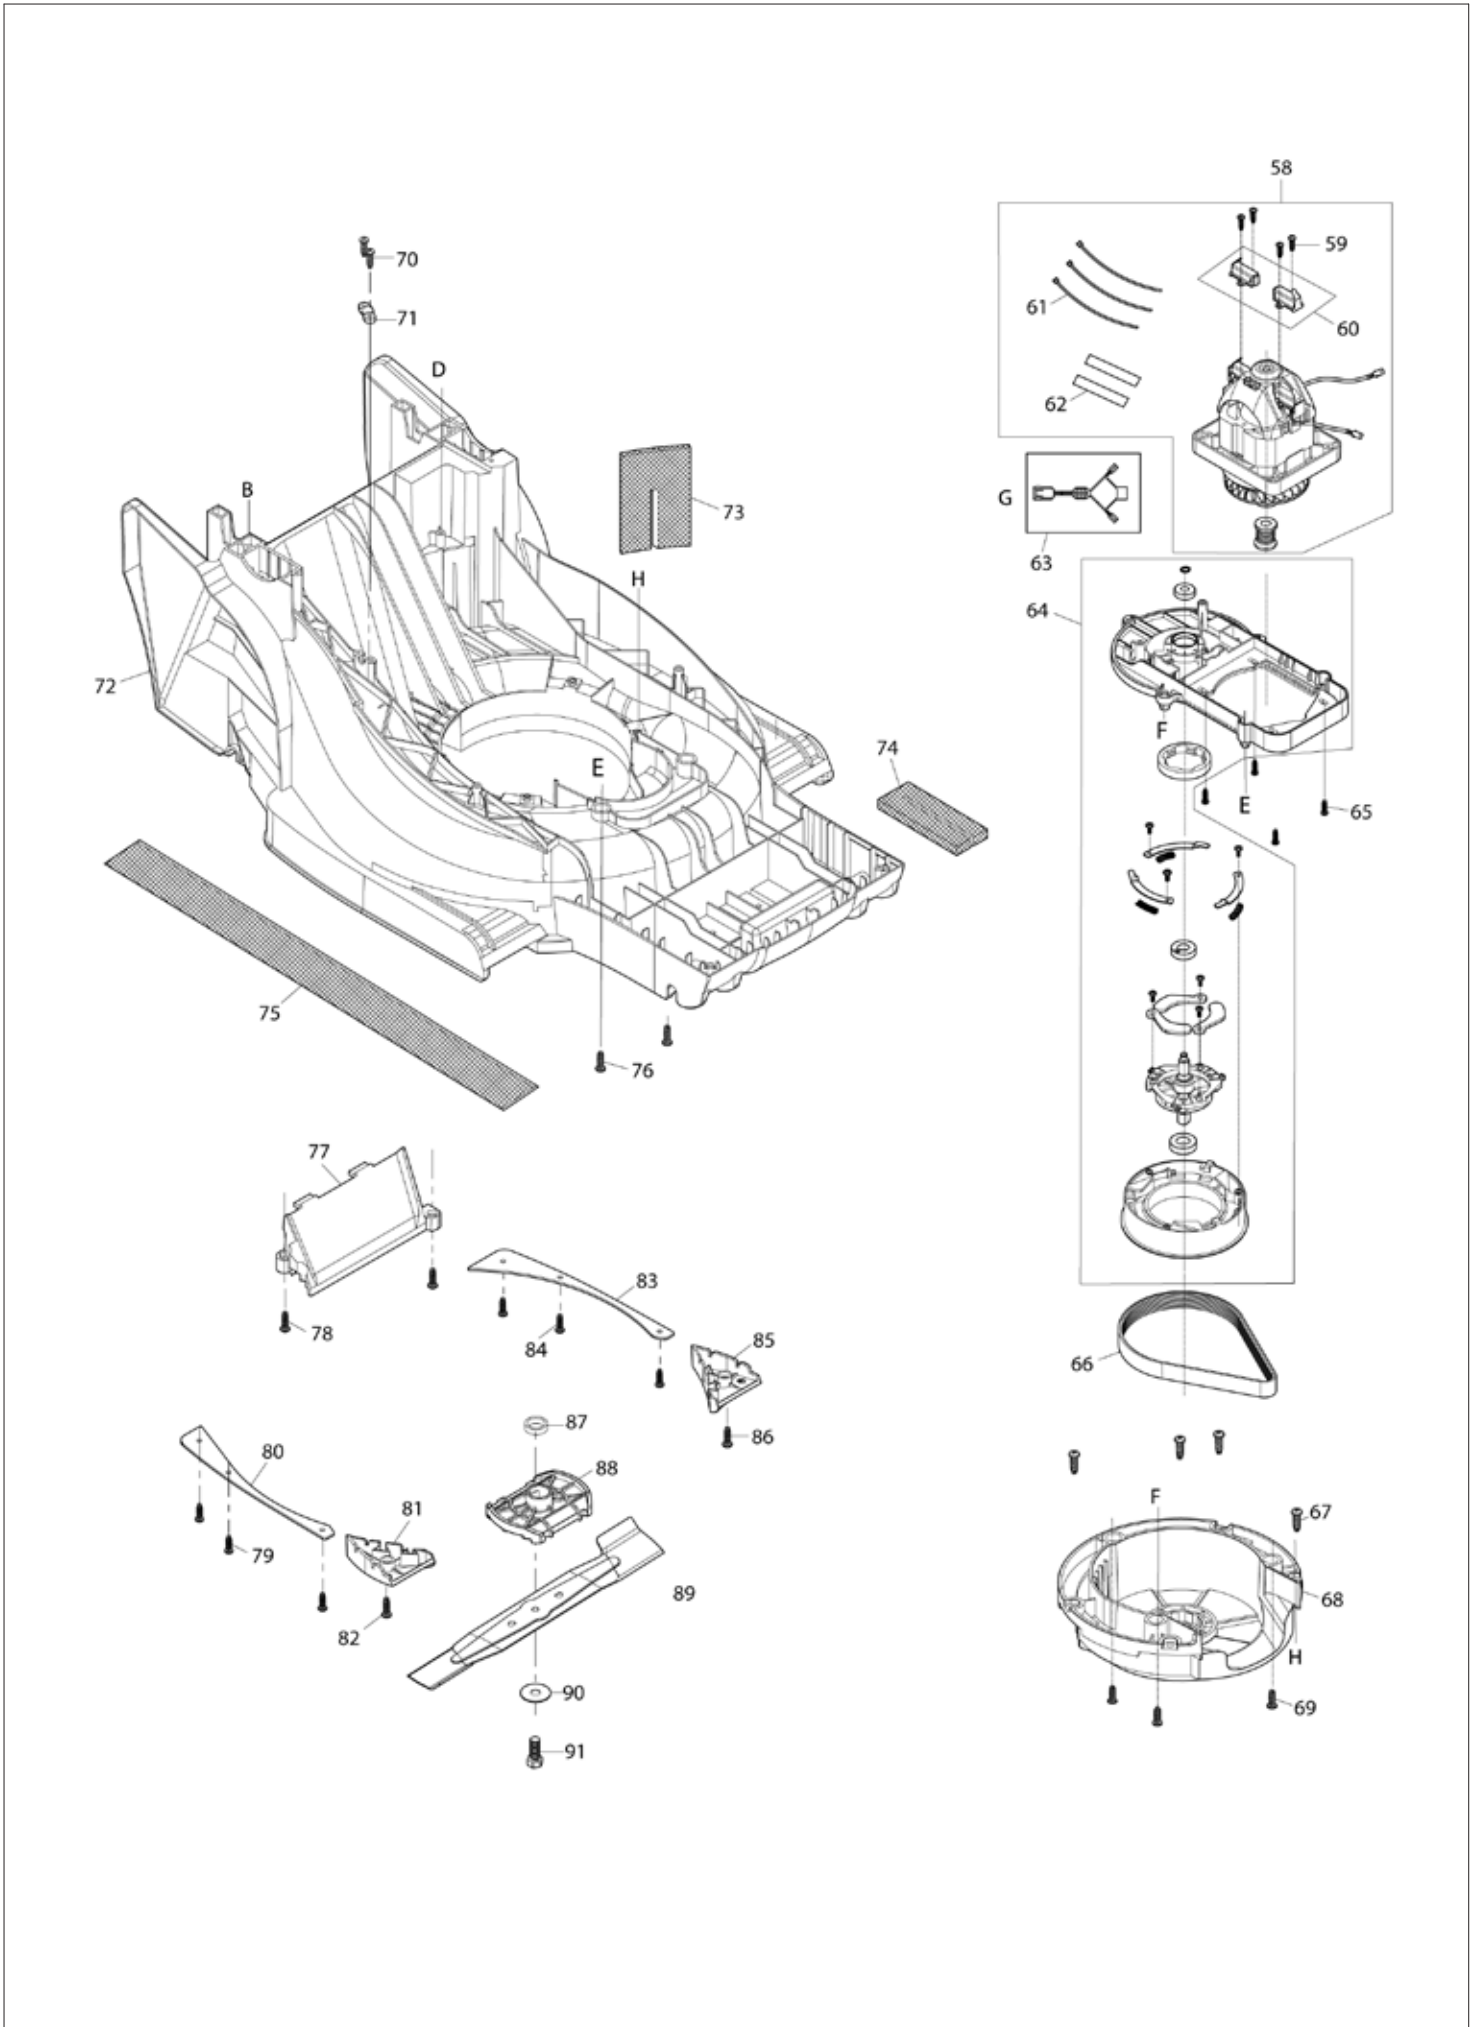

(VN) ELM4120 / 410MM ELECTRIC LAWN MOWER

(VN) ELM4120 / 410MM ELECTRIC LAWN MOWER

(VN) ELM4120 / 410MM ELECTRIC LAWN MOWER